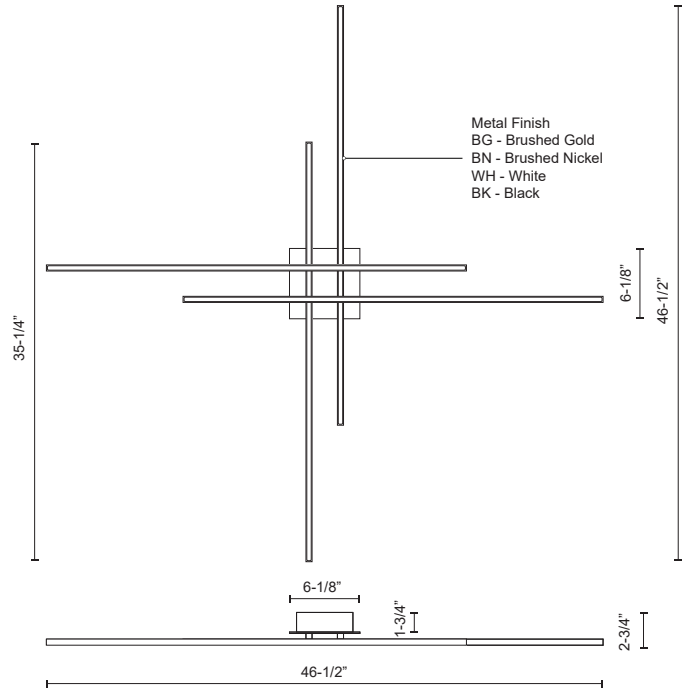

VEGA MINOR FM18247

FLUSH MOUNT

PROJECT

FM18247-BN
Brushed Nickel

FM18247-BG
Brushed Gold

FM18247-BK
Black

FM18247-WH
White

SPECIFICATION DETAILS

Fixture Dimensions	L46 1/2" x W46 1/2" x H2 3/4"
Light Source	LED with DC Driver
Wattage	61W
Total Lumens	5040lm
Delivered Lumens	BK-1333lm; BN-2240lm; WH-2652lm;
Voltage	120V
Color Temperature	3000K
CRI (Ra)	90CRI
Optional Color Temps	2700K - 5000K Available, Minimum Order Quantities Apply
LED Rated Life	50,000 hours
Dimming	100% - 10%, TRIAC or ELV Dimmer (Not Included)
Diffuser Details	White Acrylic Diffuser
Location	Dry
Illumination Direction	Fontlight Illumination
Mounting Style	All Orientation; Ceiling and Wall;
Canopy Dimensions	L5-7/8" x W5-7/8" x H1-3/4"
Paint Finish	BG01; BK02; BN02; WH02;

* For custom options, consult factory for details.

* For warranty information, please visit www.kuzcolighting.com/warranty

DESCRIPTION

Following the success of the Vega family is the next evolution of the line, Vega Minor. The diminutive square linear profile envelops and radiates a soft uniform light in a diverse spectrum of lengths and unique configurations. Refined details with crafted finishes augment the reductive silhouette of the expanded collection.